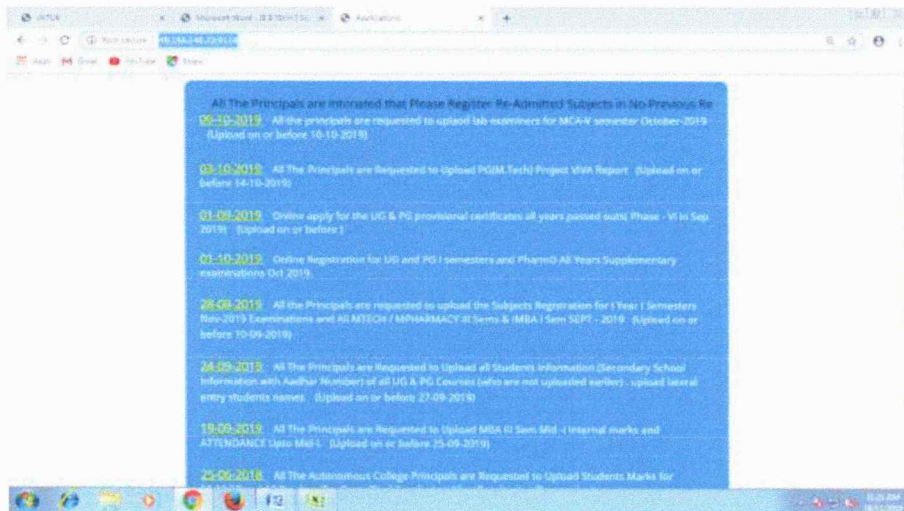

6.2.3. University examination applications portal

<http://49.156.148.22:9118/>

Application portal has different kinds of links to upload the data to the university like student subject registrations, student attendance, student assignment marks, project internals examiners, valuator, observers and internal marks etc.