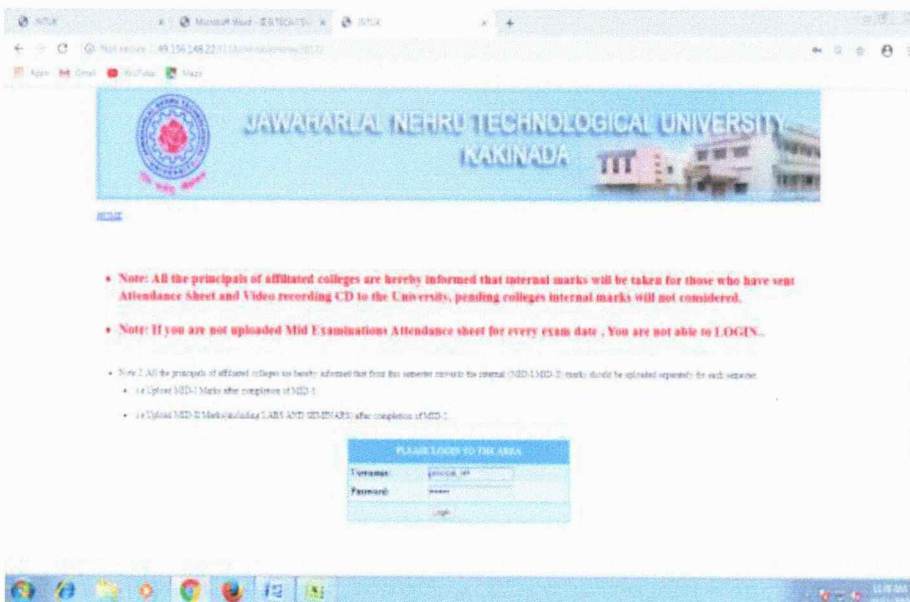

6.2.3. University examination applications portal

<http://49.156.148.22:9118/>

Application portal has different kinds of links to upload the data to the university like student subject registrations, student attendance, student assignment marks, project internals examiners, valuator, observers and internal marks etc.