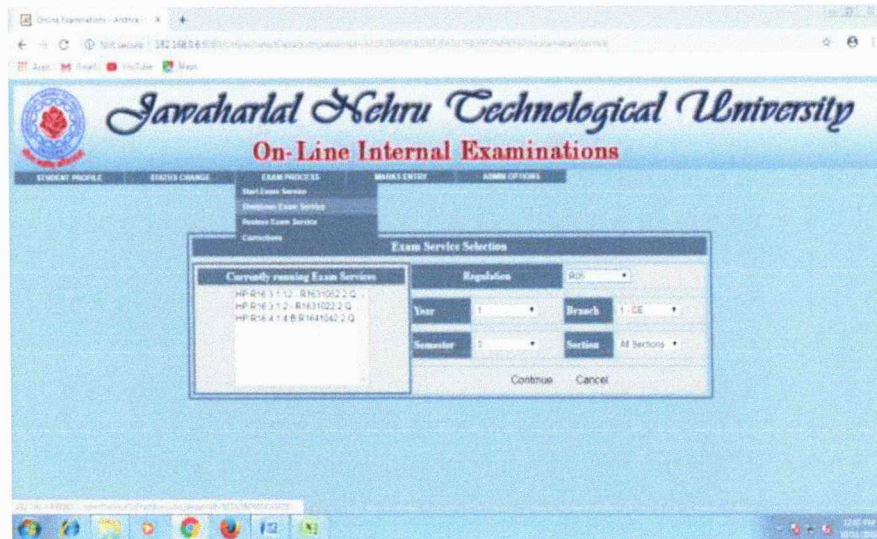

### 6.2.3. Online Examination Application System: (Internal Quiz Examination)

The question bank is downloaded from portal and configures in the online examination system (OLE server) to conduct online examination. The encrypted result files are uploaded in the portal of the same day.

The OLE server is used to enter the descriptive internal marks by the faculty and the encrypted file (dump file) is uploaded to the university portal.

**University website for information:**

University website for the students: <https://jntuk.edu.in>