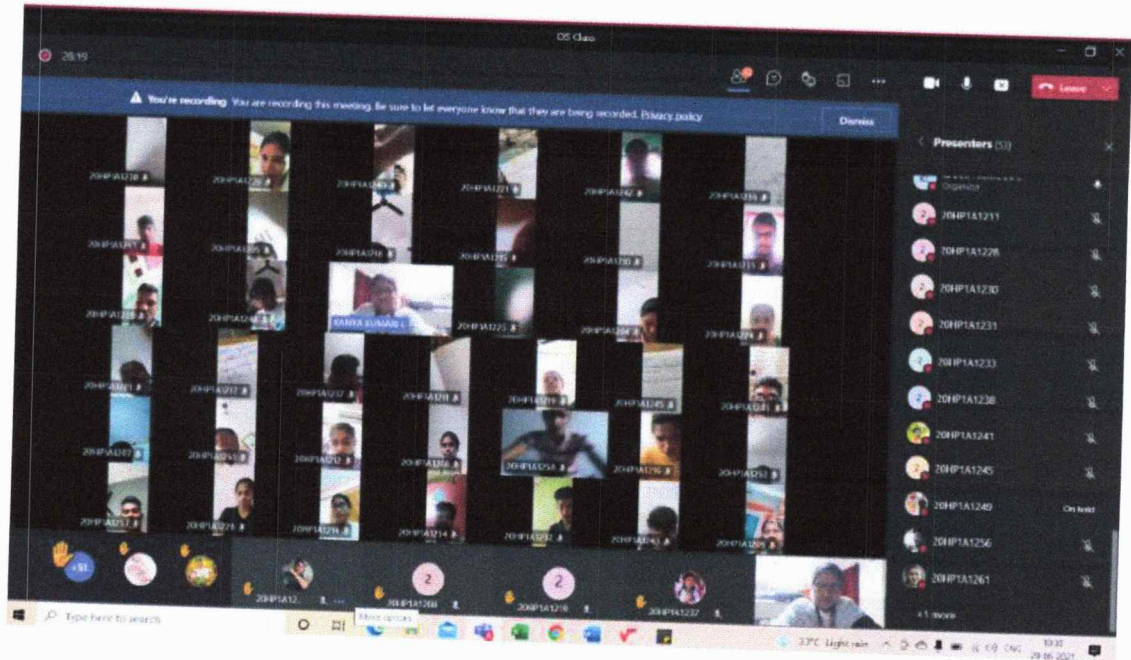

6.2.3. Examination through Microsoft teams

[Signature]
PRINCIPAL
ANDHRA LOYOLA INSTITUTE OF
ENGINEERING & TECHNOLOGY
VIJAYAWADA-520008.