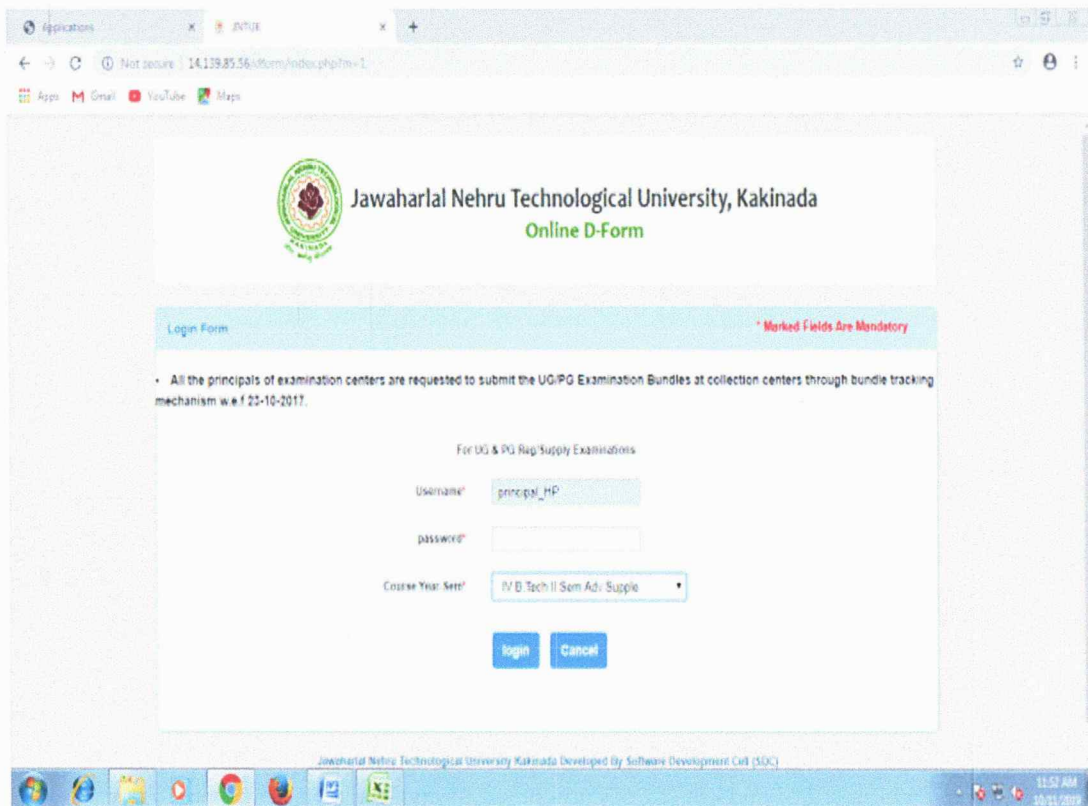

6.2.3. Examination D-Form Portal

The examination student attendance with a given question paper set information, bundle information is uploaded in the Examination D-Form portal.

PRINCIPAL
ANDHRA LOYOLA INSTITUTE OF
ENGINEERING & TECHNOLOGY
VIJAYAWADA-520008.