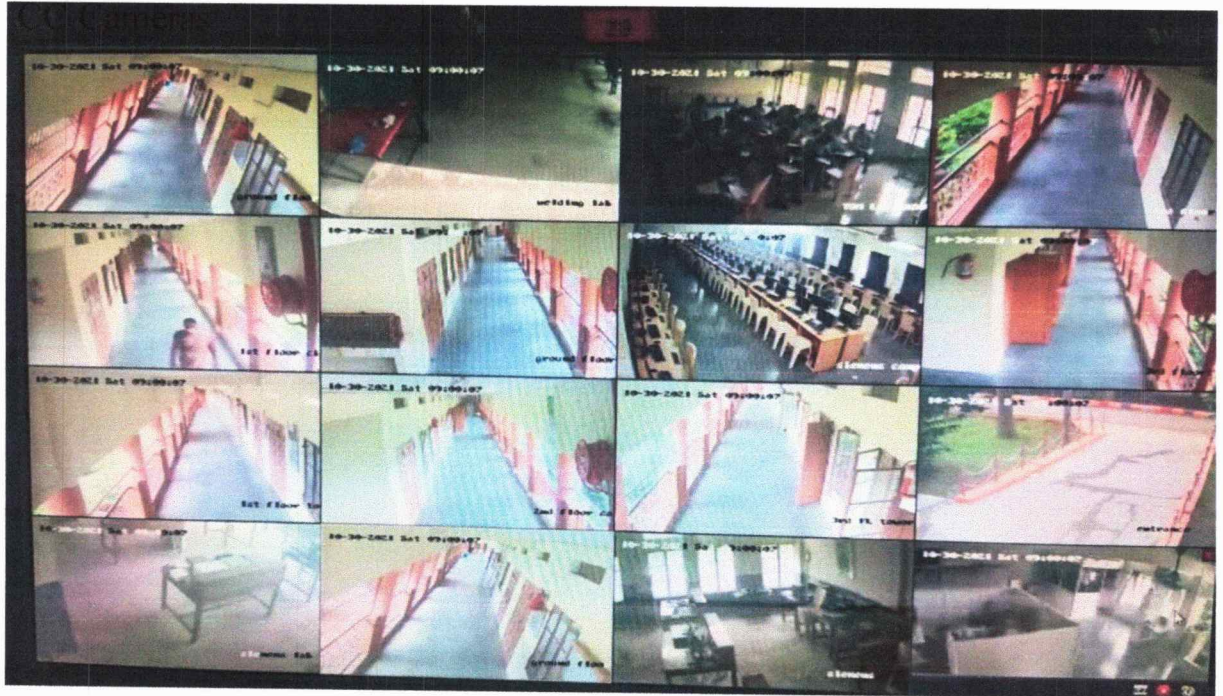

## 6.2.3.CC Cameras

  
PRINCIPAL  
ANDHRA LOYOLA INSTITUTE OF  
ENGINEERING & TECHNOLOGY  
VIJAYAWADA-520008.