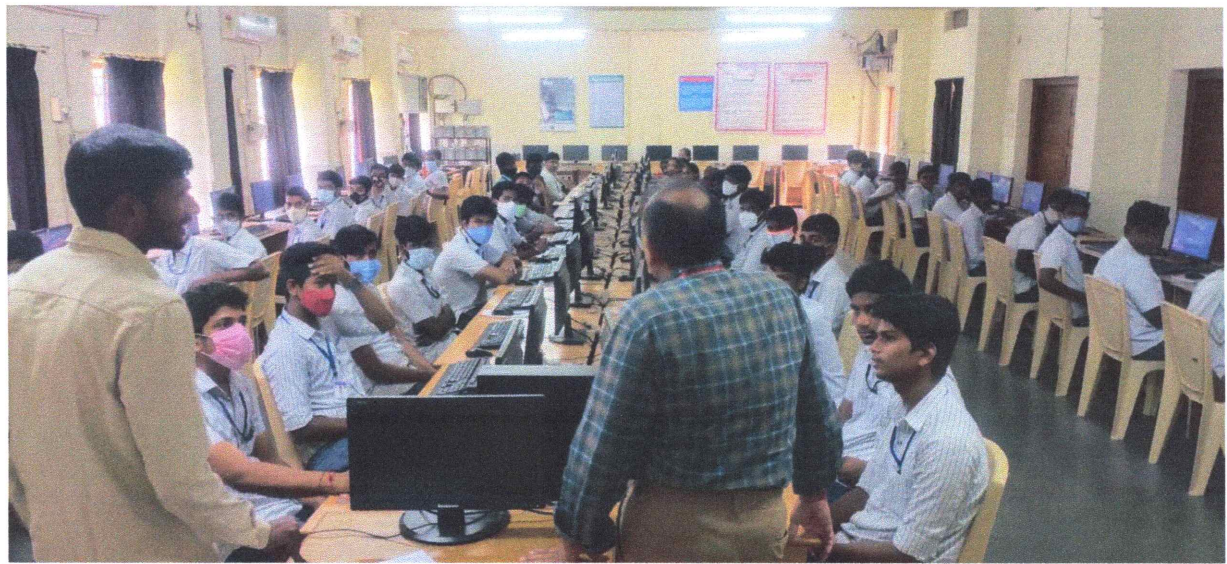

ANDHRA LOYOLA INSTITUTE OF ENGINEERING AND TECHNOLOGY

Approved by AICTE, New Delhi and Affiliated to JNTUK-Kakinada

An ISO 9001 : 2015 Certified Institution

PRINCIPAL
ANDHRA LOYOLA INSTITUTE OF
ENGINEERING & TECHNOLOGY
VIJAYAWADA-520 008