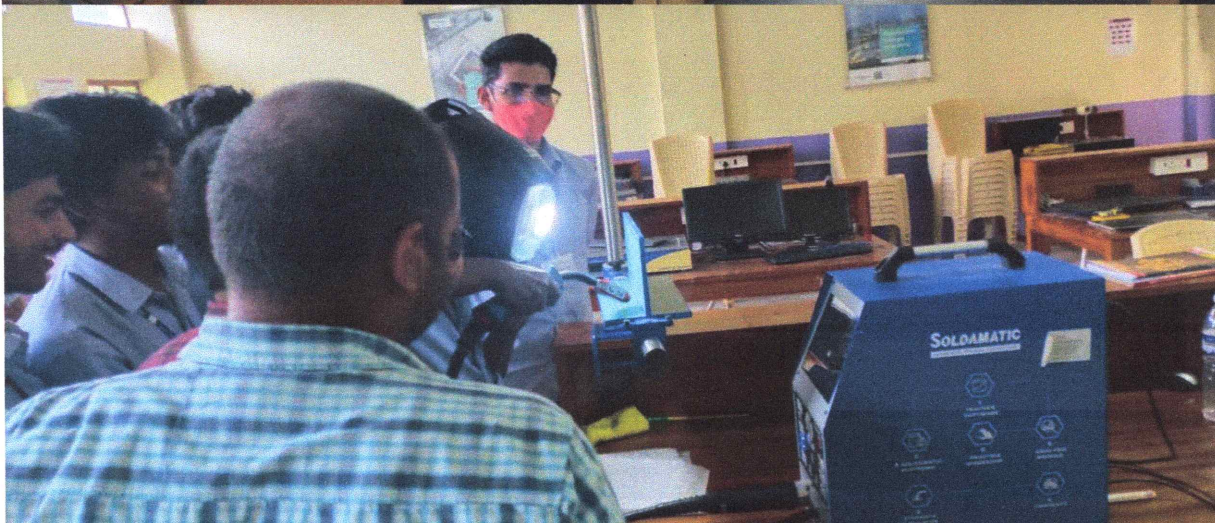

ANDHRA LOYOLA INSTITUTE OF ENGINEERING AND TECHNOLOGY

Approved by AICTE, New Delhi and Affiliated to JNTUK-Kakinada

An ISO 9001 : 2015 Certified Institution

PRINCIPAL
ANDHRA LOYOLA INSTITUTE OF
ENGINEERING & TECHNOLOGY
VIJAYAWADA-520 008