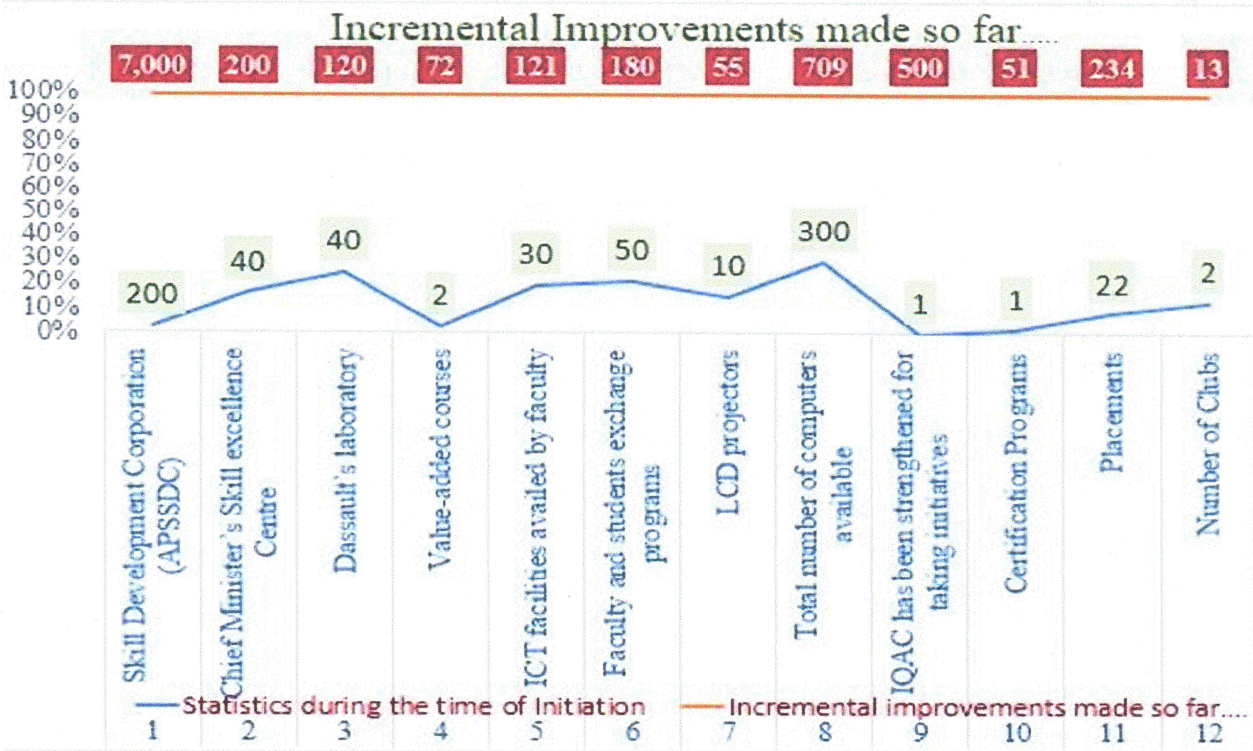

Incremental Improvements

S. No	Name of the Programme	Statistics during the time of Initiation	Incremental improvements made so far....
1	Skill Development Corporation (APSSDC)	200	7,000
2	Chief Minister's Skill excellence Centre	40	200
3	Dassault's laboratory	40	120
4	Value-added courses	2	72
5	ICT facilities availed by faculty	30	121
6	Faculty and students exchange programs	50	180
7	LCD projectors	10	55
8	Total number of computers available	300	709
9	IQAC has been strengthened for taking initiatives	1	500
10	Certification Programs	1	51
11	Placements	22	234
12	Number of Clubs	2	13

PRINCIPAL
ANDHRA LOYOLA INSTITUTE OF
ENGINEERING & TECHNOLOGY
VIJAYAWADA-520 008.

Graphical Representation

PRINCIPAL
ANDHRA LOYOLA INSTITUTE OF
ENGINEERING & TECHNOLOGY
VIJAYAWADA-520 008.