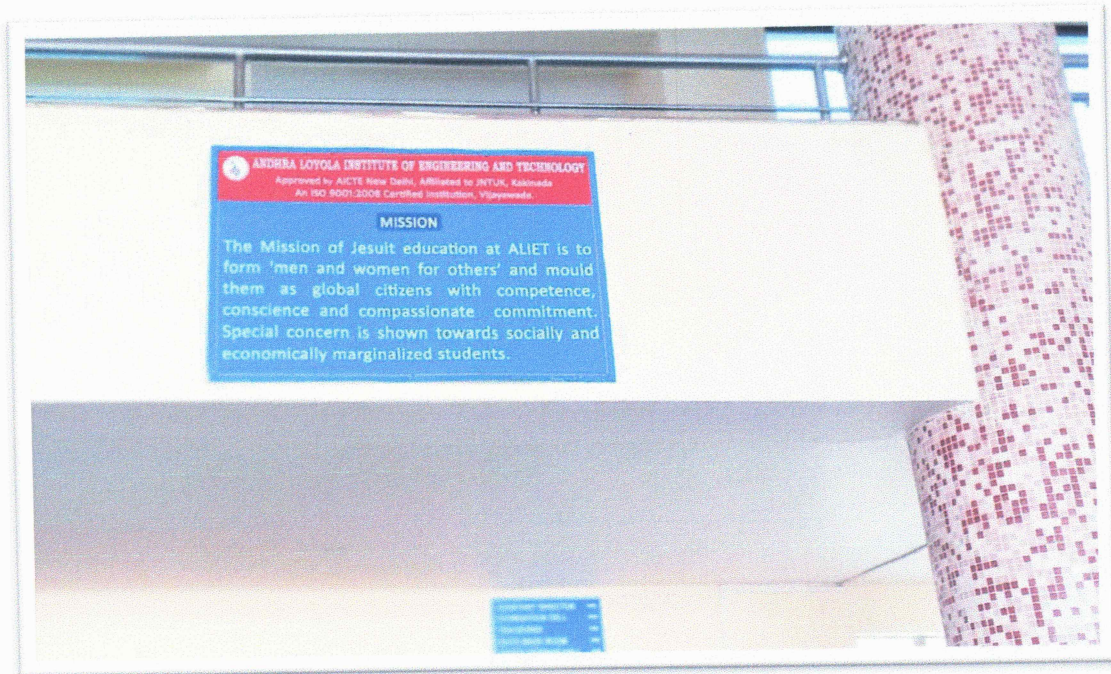

ANDHRA LOYOLA INSTITUTE OF ENGINEERING AND TECHNOLOGY

Approved by AICTE, New Delhi and Affiliated to JNTUK-Kakinada

An ISO 9001 : 2015 Certified Institution

PRINCIPAL
ANDHRA LOYOLA INSTITUTE OF
ENGINEERING & TECHNOLOGY
VIJAYAWADA-520008.