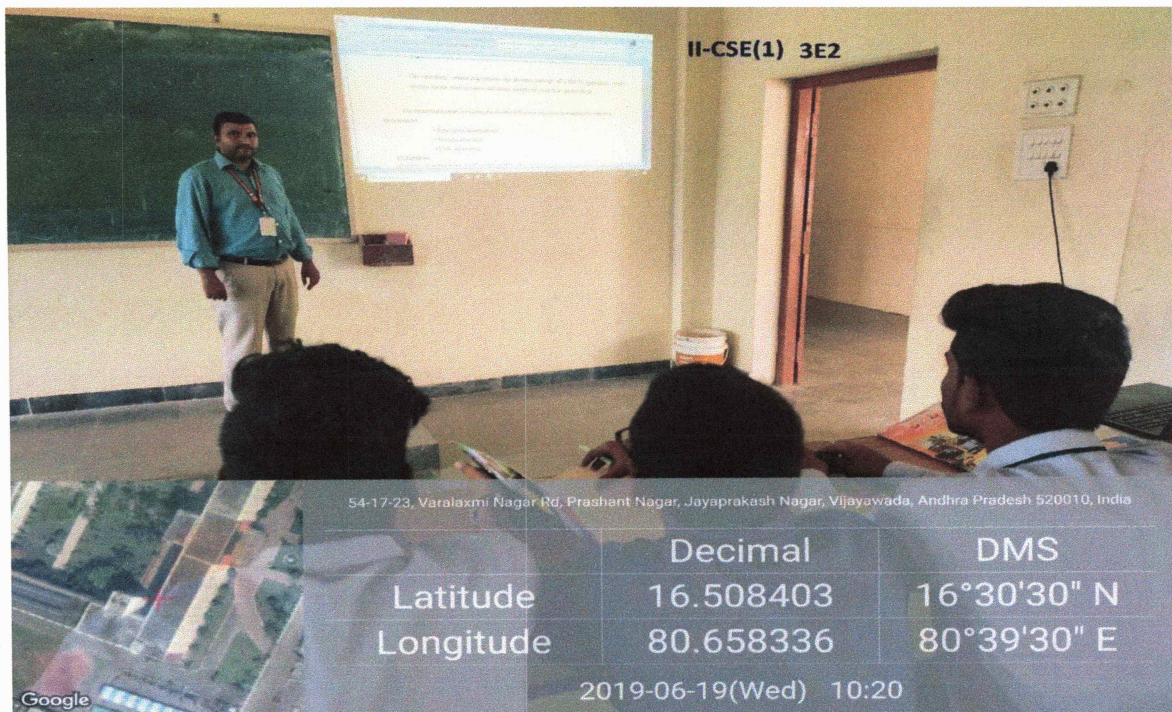

ICT Classrooms of CSE Department

A
PRINCIPAL
ANDHRA LOYOLA INSTITUTE OF
ENGINEERING & TECHNOLOGY
VIJAYAWADA-520 008

Ali
PRINCIPAL
ANDHRA LOYOLA INSTITUTE OF
ENGINEERING & TECHNOLOGY
VIJAYAWADA-520 008

ANDHRA LOYOLA INSTITUTE OF ENGINEERING AND TECHNOLOGY