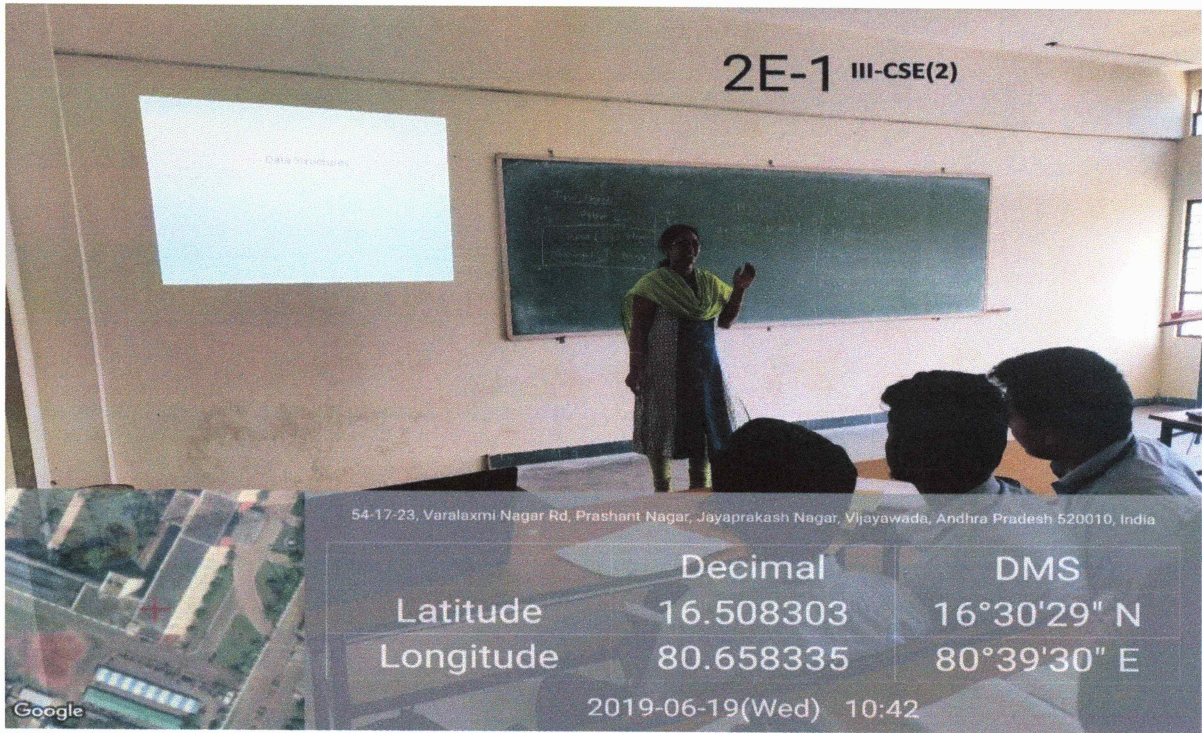

ICT Classrooms of CSE Department

A
PRINCIPAL
ANDHRA LOYOLA INSTITUTE OF
ENGINEERING & TECHNOLOGY
VIJAYAWADA-520 008

Ali
PRINCIPAL
ANDHRA LOYOLA INSTITUTE OF
ENGINEERING & TECHNOLOGY
VIJAYAWADA-520 008

ANDHRA LOYOLA INSTITUTE OF ENGINEERING AND TECHNOLOGY