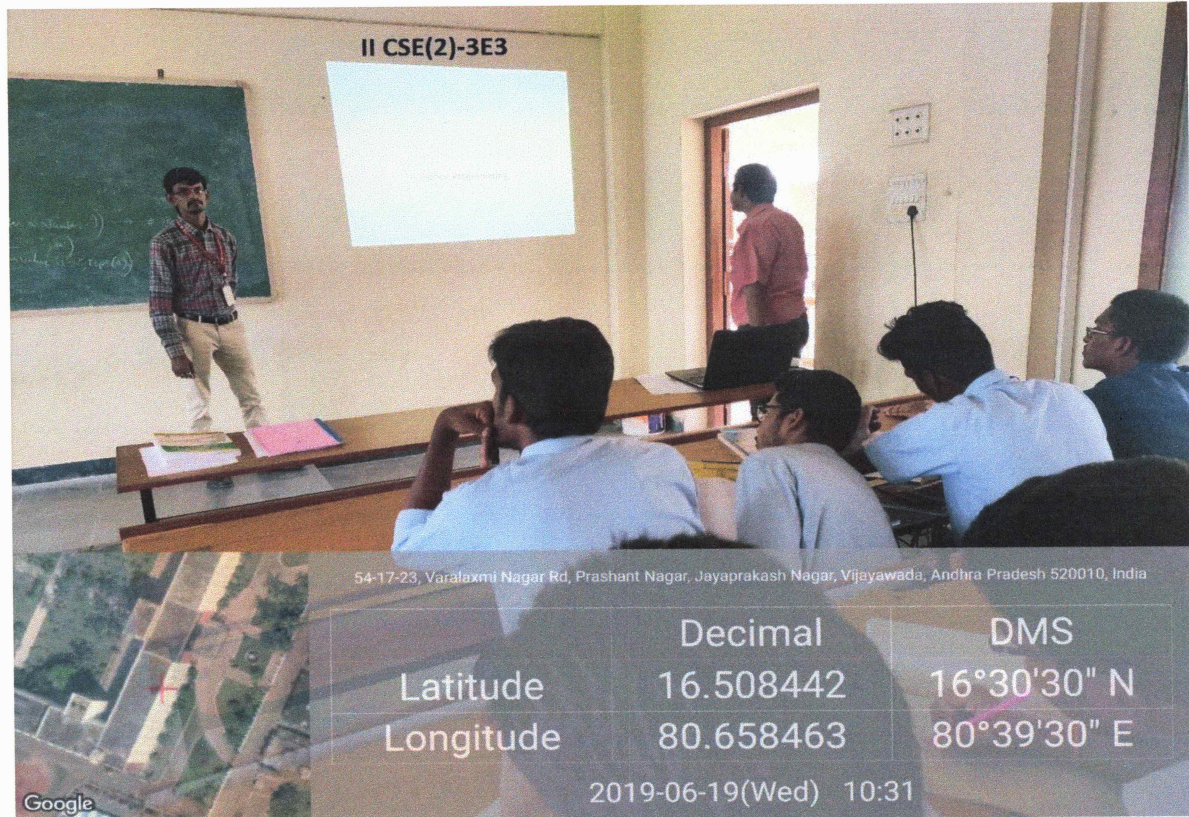

ANDHRA LOYOLA INSTITUTE OF ENGINEERING AND TECHNOLOGY

Approved by AICTE, New Delhi and Affiliated to JNTUK-Kakinada

An ISO 9001 : 2015 Certified Institution

Jee
PRINCIPAL
ANDHRA LOYOLA INSTITUTE OF
ENGINEERING & TECHNOLOGY
VIJAYAWADA-520 008