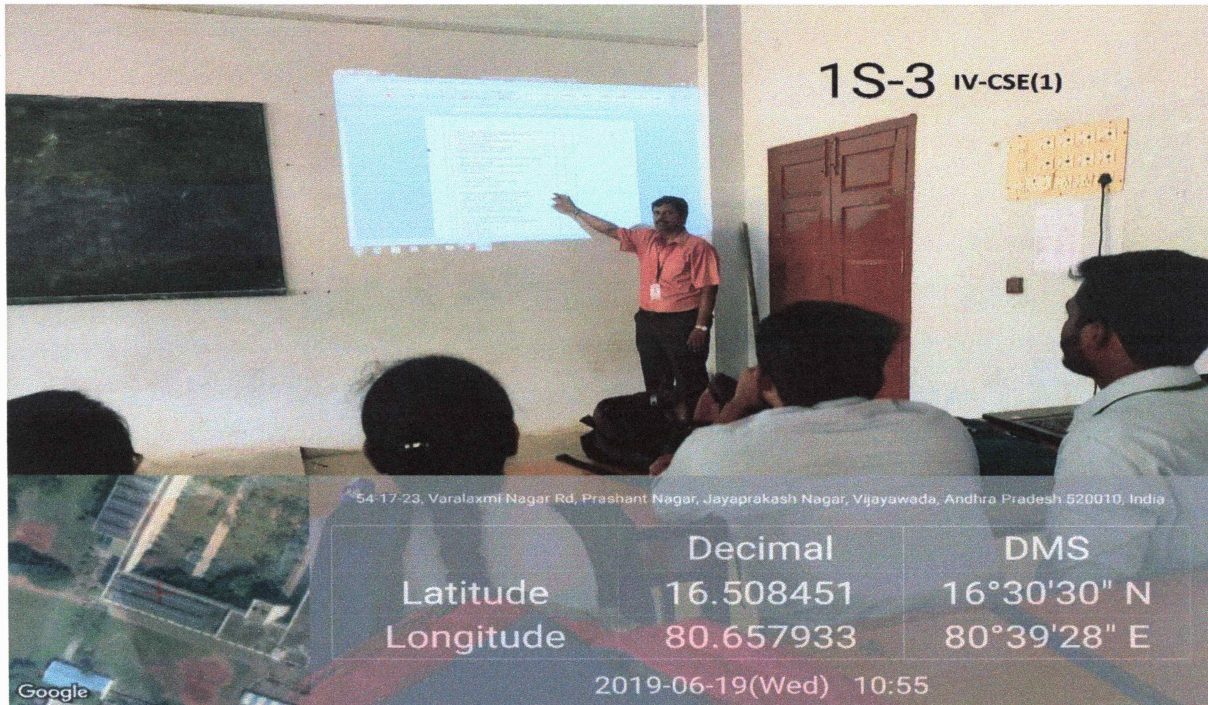

ICT Classrooms of CSE Department

A
PRINCIPAL
ANDHRA LOYOLA INSTITUTE OF
ENGINEERING & TECHNOLOGY
VIJAYAWADA-520 008

Ali
PRINCIPAL
ANDHRA LOYOLA INSTITUTE OF
ENGINEERING & TECHNOLOGY
VIJAYAWADA-520 008

ANDHRA LOYOLA INSTITUTE OF ENGINEERING AND TECHNOLOGY