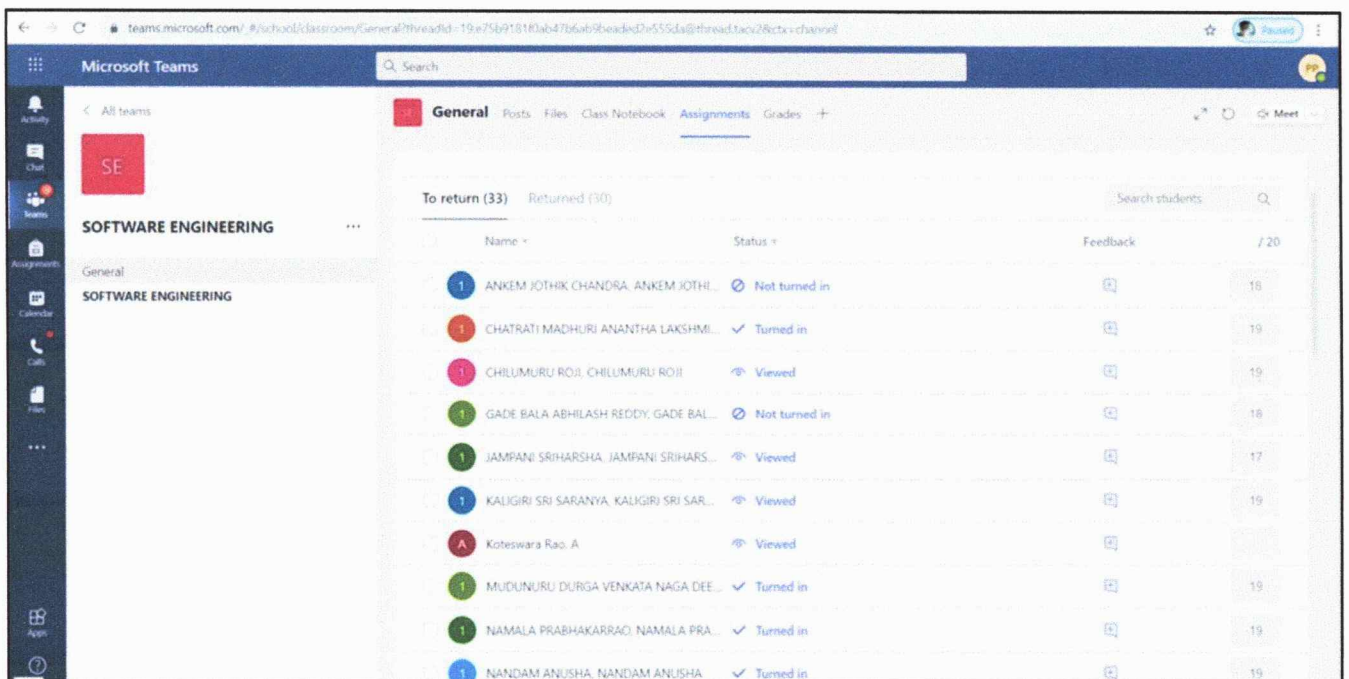

7) Assignments through Microsoft Teams

PRINCIPAL
ANDHRA LOYOLA INSTITUTE OF
ENGINEERING & TECHNOLOGY
VIJAYAWADA-520 008