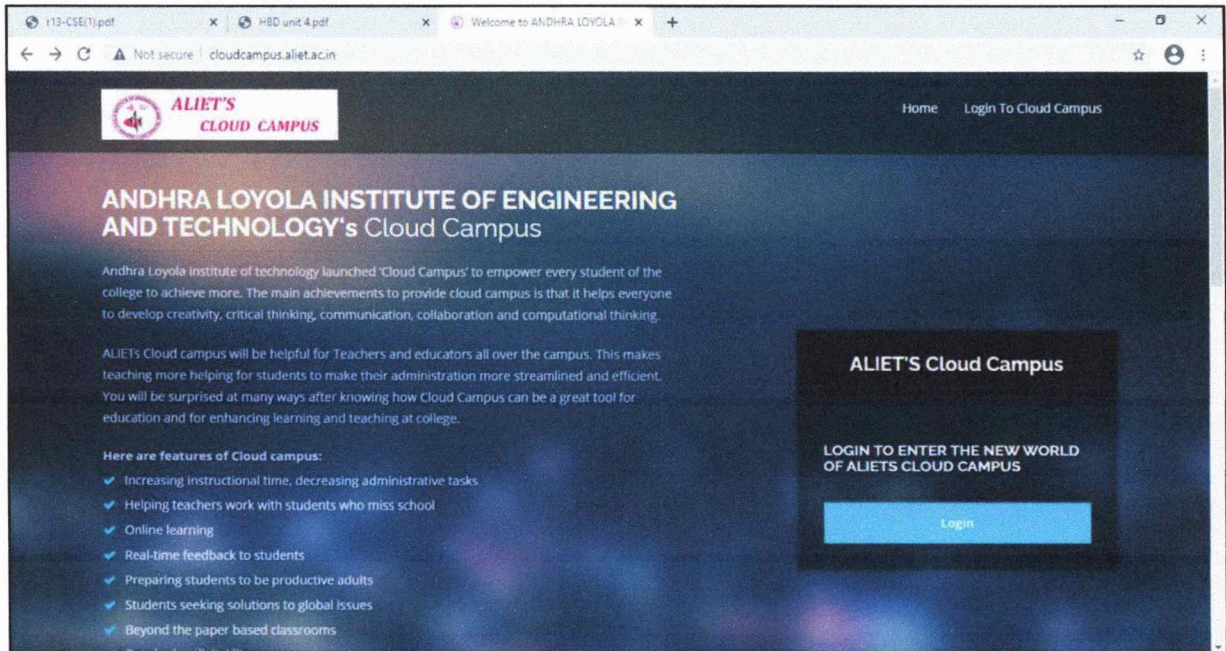

1) ALIET CLOUD CAMPUS web interface: <https://login.microsoftonline.com/?whr=fac.aliyet.ac.in>

[Signature]
PRINCIPAL
ANDHRA LOYOLA INSTITUTE OF
ENGINEERING & TECHNOLOGY
VIJAYAWADA-520 008

2) Class groups in Microsoft Teams

3) Online classes in Microsoft Teams

[Signature]
PRINCIPAL
ANDHRA LOYOLA INSTITUTE OF
ENGINEERING & TECHNOLOGY
VIJAYAWADA-520 008

4) Student participation in Microsoft Team online classes and exams

PRINCIPAL
ANDHRA LOYOLA INSTITUTE OF
ENGINEERING & TECHNOLOGY
VIJAYAWADA-520 008