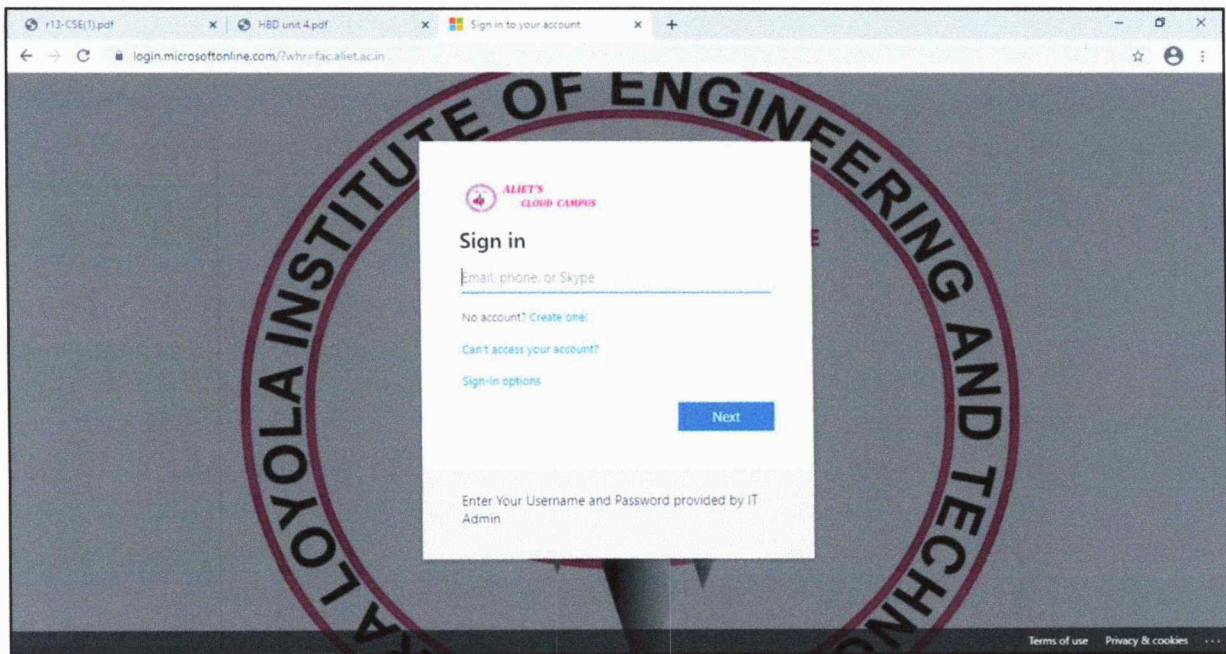

1) ALIET CLOUD CAMPUS web interface: <https://login.microsoftonline.com/?whr=fac.aliyet.ac.in>

[Signature]
PRINCIPAL
ANDHRA LOYOLA INSTITUTE OF
ENGINEERING & TECHNOLOGY
VIJAYAWADA-520 008

2) Class groups in Microsoft Teams

3) Online classes in Microsoft Teams

[Signature]
PRINCIPAL
ANDHRA LOYOLA INSTITUTE OF
ENGINEERING & TECHNOLOGY
VIJAYAWADA-520 008

4) Student participation in Microsoft Team online classes and exams

PRINCIPAL
ANDHRA LOYOLA INSTITUTE OF
ENGINEERING & TECHNOLOGY
VIJAYAWADA-520 008

5) Course handouts through Microsoft Teams

The screenshot displays a Microsoft Teams interface. The top portion shows a OneNote document titled 'Unit-2 Material' with a 'Class Notebook' tab selected. The bottom portion shows the 'General' channel of a Teams chat, displaying a list of files shared in the channel.