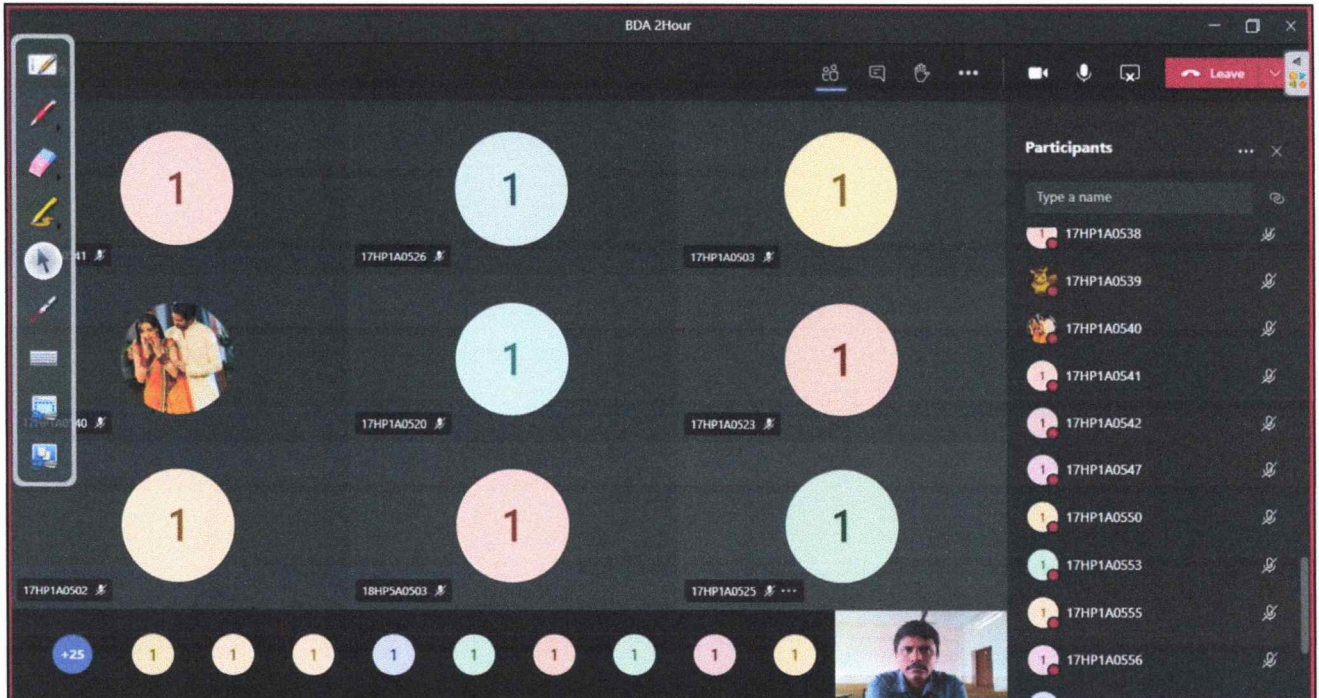

1) ALIET CLOUD CAMPUS web interface: <https://login.microsoftonline.com/?whr=fac.aliyet.ac.in>

[Signature]
PRINCIPAL
ANDHRA LOYOLA INSTITUTE OF
ENGINEERING & TECHNOLOGY
VIJAYAWADA-520 008

2) Class groups in Microsoft Teams

3) Online classes in Microsoft Teams

[Signature]
PRINCIPAL
ANDHRA LOYOLA INSTITUTE OF
ENGINEERING & TECHNOLOGY
VIJAYAWADA-520 008

4) Student participation in Microsoft Team online classes and exams

PRINCIPAL
ANDHRA LOYOLA INSTITUTE OF
ENGINEERING & TECHNOLOGY
VIJAYAWADA-520 008

5) Course handouts through Microsoft Teams

The screenshot displays a Microsoft Teams interface. The top portion shows a OneNote document titled 'Unit-2 Material' with a 'Class Notebook' tab selected. The bottom portion shows the 'General' channel of a Teams chat, displaying a list of files shared in the channel.