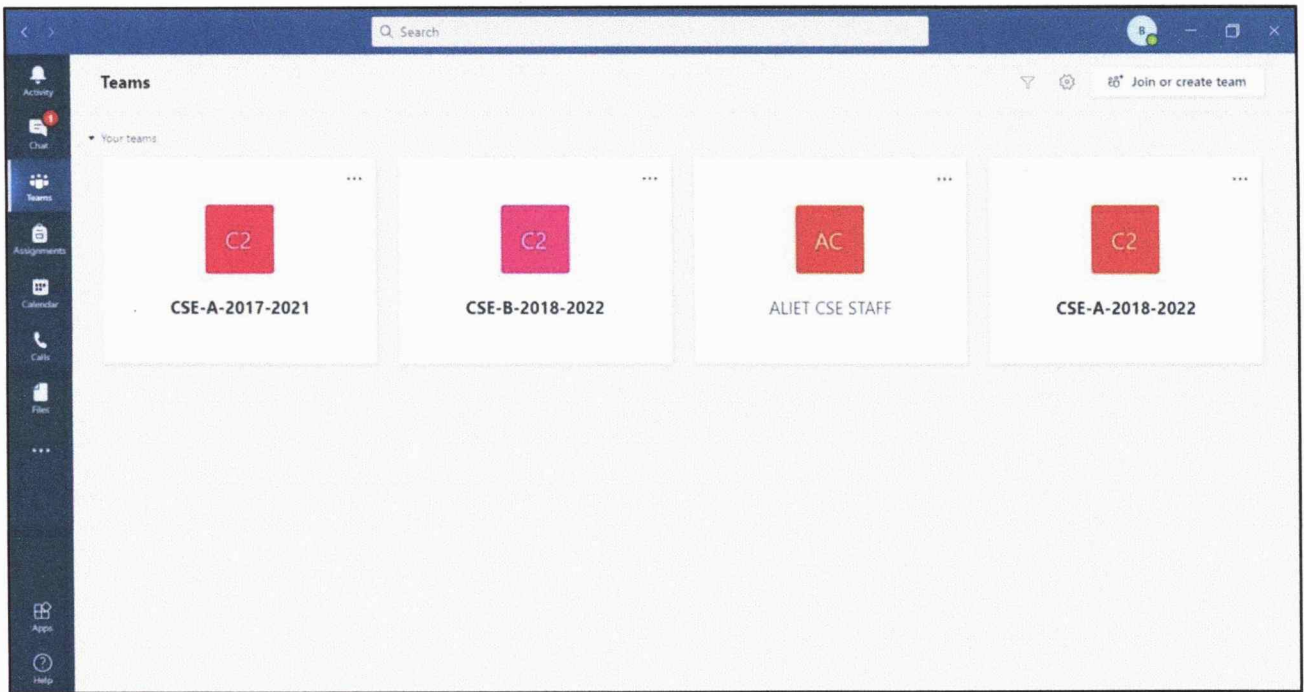

1) ALIET CLOUD CAMPUS web interface: <https://login.microsoftonline.com/?whr=fac.aliyet.ac.in>

[Signature]
PRINCIPAL
ANDHRA LOYOLA INSTITUTE OF
ENGINEERING & TECHNOLOGY
VIJAYAWADA-520 008

2) Class groups in Microsoft Teams

3) Online classes in Microsoft Teams

[Signature]
PRINCIPAL
ANDHRA LOYOLA INSTITUTE OF
ENGINEERING & TECHNOLOGY
VIJAYAWADA-520 008

4) Student participation in Microsoft Team online classes and exams

PRINCIPAL
ANDHRA LOYOLA INSTITUTE OF
ENGINEERING & TECHNOLOGY
VIJAYAWADA-520 008

5) Course handouts through Microsoft Teams

The screenshot displays a Microsoft Teams interface. The top portion shows a OneNote document titled 'Unit-2 Material' with a 'Class Notebook' tab selected. The bottom portion shows the 'General' channel of a Teams chat, displaying a list of files shared in the channel.