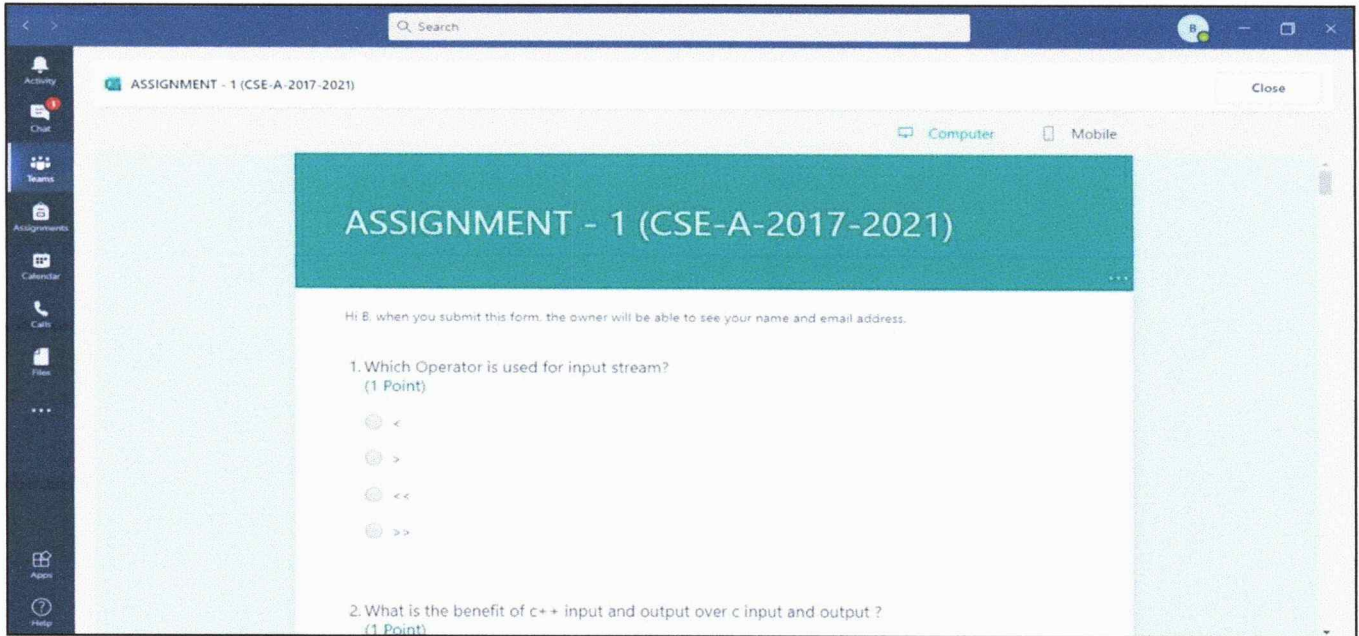

6) Quiz's through Microsoft Teams