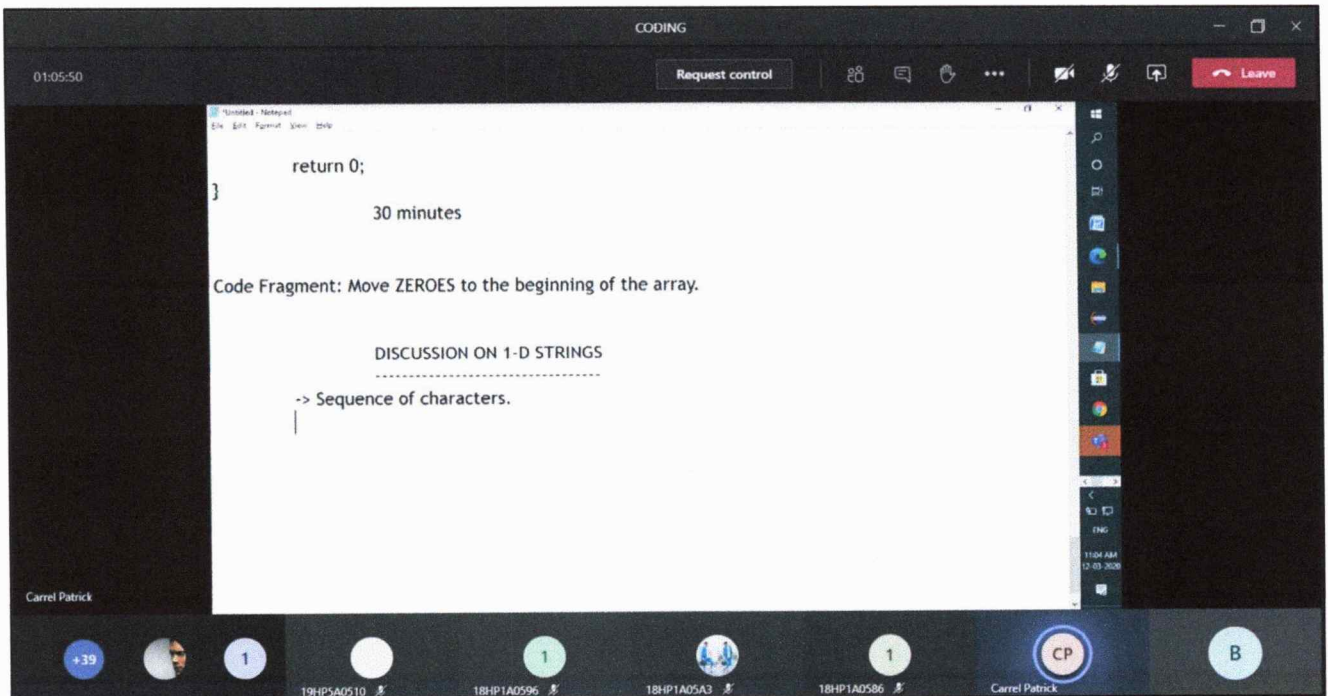

3) Online classes in Microsoft Teams

[Signature]
PRINCIPAL
ANDHRA LOYOLA INSTITUTE OF
ENGINEERING & TECHNOLOGY
VIJAYAWADA-520 008