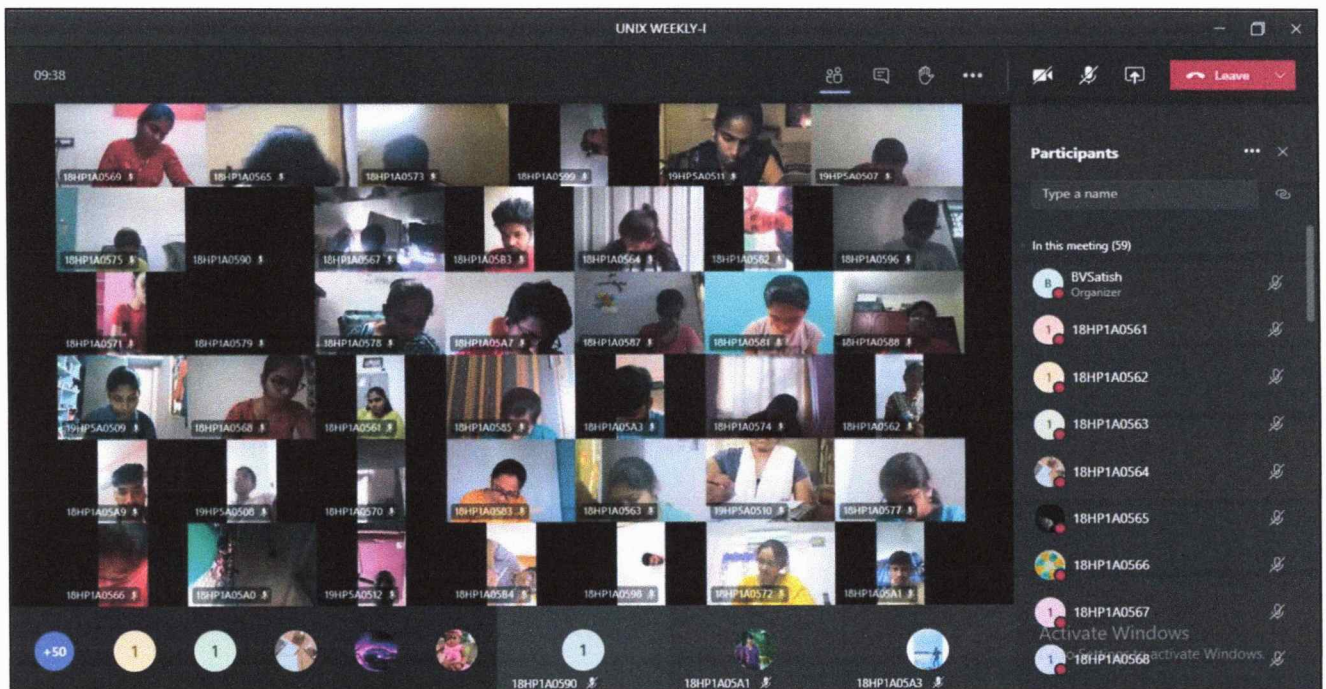

1) ALIET CLOUD CAMPUS web interface: <https://login.microsoftonline.com/?whr=fac.aliyet.ac.in>

[Signature]
PRINCIPAL
ANDHRA LOYOLA INSTITUTE OF
ENGINEERING & TECHNOLOGY
VIJAYAWADA-520 008

2) Class groups in Microsoft Teams

3) Online classes in Microsoft Teams

[Signature]
PRINCIPAL
ANDHRA LOYOLA INSTITUTE OF
ENGINEERING & TECHNOLOGY
VIJAYAWADA-520 008

4) Student participation in Microsoft Team online classes and exams

PRINCIPAL
ANDHRA LOYOLA INSTITUTE OF
ENGINEERING & TECHNOLOGY
VIJAYAWADA-520 008

5) Course handouts through Microsoft Teams

The screenshot displays a Microsoft Teams interface. The top portion shows a OneNote document titled 'Unit-2 Material' with a 'Class Notebook' tab selected. The bottom portion shows the 'General' channel of a Teams chat, displaying a list of files shared in the channel.