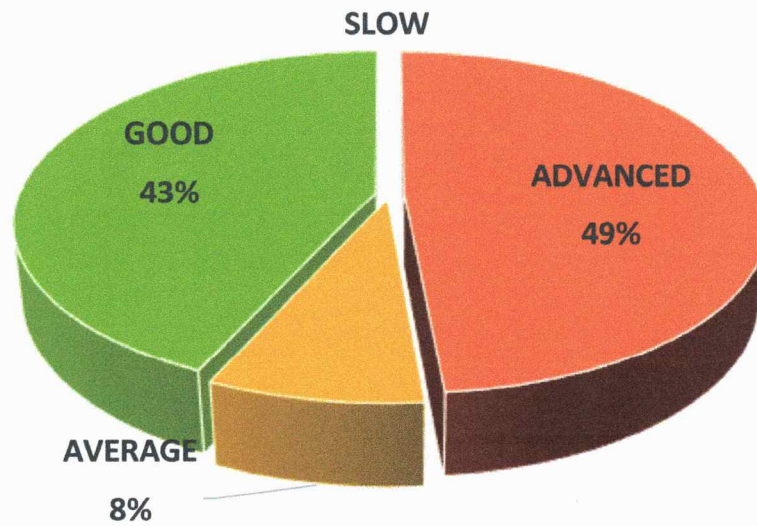

ANDHRA LOYOLA INSTITUTE OF ENGINEERING & TECHNOLOGY

LEARNING LEVELS

I B.TECH IT Academic Year 2019-20

ROLL NUMBER	LEVEL 1 15M	LEVEL 2 15 M	LEVEL 3 15M	TOTAL 45 M	LEARNING LEVEL	LEARNING LEVEL
1206	12	14	12	38	4	ADVANCED
1208	11	11	10	32	4	ADVANCED
1210	13	13	11	37	4	ADVANCED
1211	12	10	8	30	4	ADVANCED
1212	11	12	9	32	4	ADVANCED
1213	11	10	10	31	4	ADVANCED
1214	10	7	8	25	3	GOOD
1215	7	8	7	22	3	GOOD
1216	12	12	9	33	4	ADVANCED
1217	8	7	7	22	3	GOOD
1222	12	13	10	35	4	ADVANCED
1223	12	12	9	33	4	ADVANCED
1224	10	9	7	26	3	GOOD
1225	13	10	11	34	4	ADVANCED
1226	12	5	9	26	3	GOOD
1227	7	10	10	27	3	GOOD
1228	13	13	10	36	4	ADVANCED
1229	9	11	6	26	3	GOOD
1234	14	11	11	36	4	ADVANCED
1235	9	9	5	23	3	GOOD
1236	12	7	9	28	3	GOOD
1237	11	11	9	31	4	ADVANCED
1238	10	6	8	24	3	GOOD
1240	9	7	6	22	3	GOOD
1242	12	13	10	35	4	ADVANCED
1243	9	13	12	34	4	ADVANCED
1244	12	10	10	32	4	ADVANCED
1245	6	5	6	17	2	AVERAGE
1246	4	6	5	15	2	AVERAGE
1247	7	9	9	25	3	GOOD
1249	8	7	7	22	3	GOOD
1253	7	6	7	20	2	AVERAGE
1254	11	10	10	31	4	ADVANCED
1257	10	10	6	26	3	GOOD
1259	11	12	8	31	4	ADVANCED
1261	7	12	6	25	3	GOOD

PRINCIPAL
ANDHRA LOYOLA INSTITUTE OF
ENGINEERING & TECHNOLOGY
VIJAYAWADA-520 008

B.TECH I YEAR INFORMATION TECHNOLOGY

2019-20

LEARNING LEVELS

fu
PRINCIPAL
ANDHRA LOYOLA INSTITUTE OF
ENGINEERING & TECHNOLOGY
VIJAYAWADA-520 008