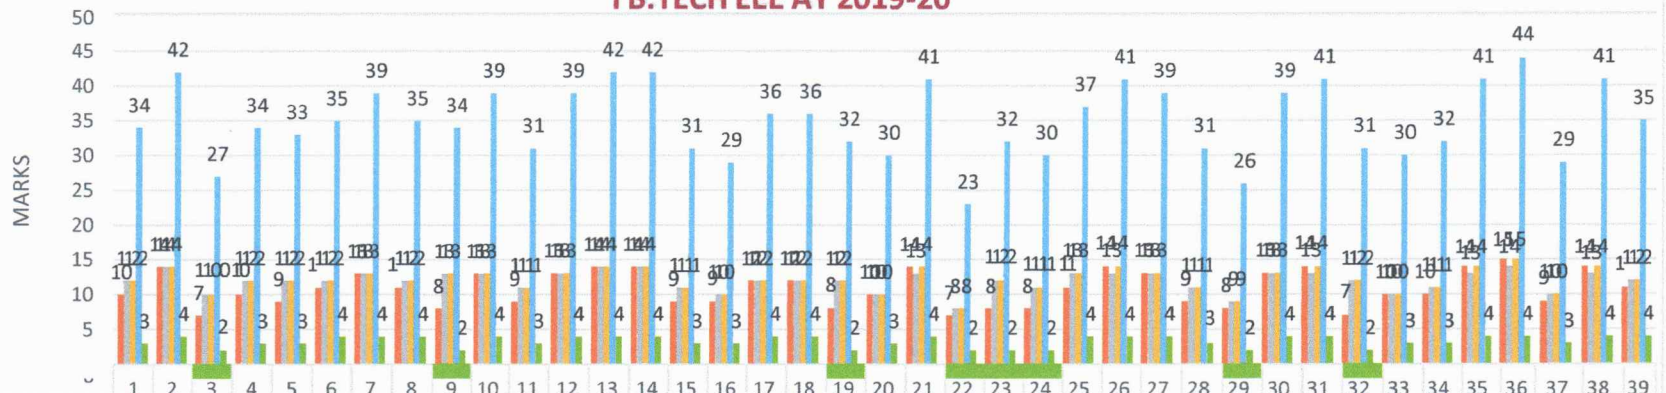

ANDHRA LOYOLA INSTITUTE OF ENGINEERING & TECHNOLOGY
LEARNING LEVELS
I B.TECH EEE AY 2019-20

LEVEL 1 15M	10	14	7	10	9	11	13	11	8	13	9	13	14	14	9	9	12	12	8	10	14	7	8	8	11	14	13	9	8	13	14	7	10	10	14	15	9	14	11
LEVEL 2 15 M	12	14	10	12	12	12	13	12	13	13	11	13	14	14	11	10	12	12	12	10	13	8	12	11	13	13	13	11	9	13	13	12	10	11	13	14	10	13	12
LEVEL 3 15M	12	14	10	12	12	12	13	12	13	13	11	13	14	14	11	10	12	12	12	10	14	8	12	11	13	14	13	11	9	13	14	12	10	11	14	15	10	14	12
TOTAL 45 M	34	42	27	34	33	35	39	35	34	39	31	39	42	42	31	29	36	36	32	30	41	23	32	30	37	41	39	31	26	39	41	31	30	32	41	44	29	41	35
LEARNING LEVEL	3	4	2	3	3	4	4	4	2	4	3	4	4	4	3	3	4	4	2	3	4	2	2	2	4	4	4	3	2	4	4	2	3	3	4	4	3	4	4

[Signature]
PRINCIPAL
ANDHRA LOYOLA INSTITUTE OF
ENGINEERING & TECHNOLOGY
VIJAYAWADA-520 008