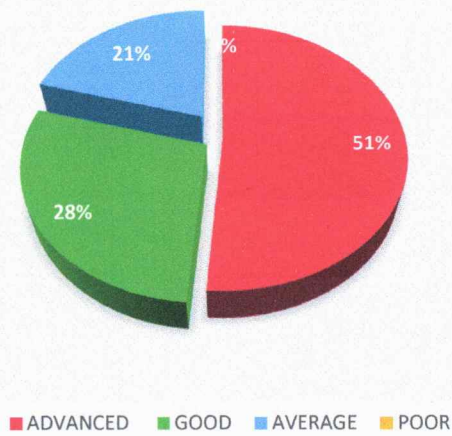

ANDHRA LOYOLA INSTITUTE OF ENGINEERING & TECHNOLOGY

LEARNING LEVELS

I B.TECH EEE Academic Year 2019-20

ROLL NUMBER	LEVEL 1 15M	LEVEL 2 15 M	LEVEL 3 15M	TOTAL 45 M	LEARNING LEVEL	LEARNING LEVEL
201	10	12	12	34	3	GOOD
202	14	14	14	42	4	ADVANCED
203	7	10	10	27	2	AVERAGE
204	10	12	12	34	3	GOOD
205	9	12	12	33	3	GOOD
206	11	12	12	35	4	ADVANCED
207	13	13	13	39	4	ADVANCED
208	11	12	12	35	4	ADVANCED
209	8	13	13	34	2	AVERAGE
210	13	13	13	39	4	ADVANCED
212	9	11	11	31	3	GOOD
213	13	13	13	39	4	ADVANCED
214	14	14	14	42	4	ADVANCED
215	14	14	14	42	4	ADVANCED
216	9	11	11	31	3	GOOD
217	9	10	10	29	3	GOOD
218	12	12	12	36	4	ADVANCED
219	12	12	12	36	4	ADVANCED
220	8	12	12	32	2	AVERAGE
221	10	10	10	30	3	GOOD
223	14	13	14	41	4	ADVANCED
224	7	8	8	23	2	AVERAGE
225	8	12	12	32	2	AVERAGE
226	8	11	11	30	2	AVERAGE
227	11	13	13	37	4	ADVANCED
228	14	13	14	41	4	ADVANCED
229	13	13	13	39	4	ADVANCED
230	9	11	11	31	3	GOOD
231	8	9	9	26	2	AVERAGE
232	13	13	13	39	4	ADVANCED
233	14	13	14	41	4	ADVANCED
234	7	12	12	31	2	AVERAGE
235	10	10	10	30	3	GOOD
236	10	11	11	32	3	GOOD
237	14	13	14	41	4	ADVANCED
238	15	14	15	44	4	ADVANCED
239	9	10	10	29	3	GOOD
240	14	13	14	41	4	ADVANCED
241	11	12	12	35	4	ADVANCED

PRINCIPAL
ANDHRA LOYOLA INSTITUTE OF
ENGINEERING & TECHNOLOGY
VIJAYAWADA-520 008

**ANDHRA LOYOLA INSTITUTE OF ENGINEERING &
TECHNOLOGY
LEARNING LEVELS
I B.TECH EEE AY 2019-20**

[Signature]
PRINCIPAL
ANDHRA LOYOLA INSTITUTE OF
ENGINEERING & TECHNOLOGY
VIJAYAWADA-520 008