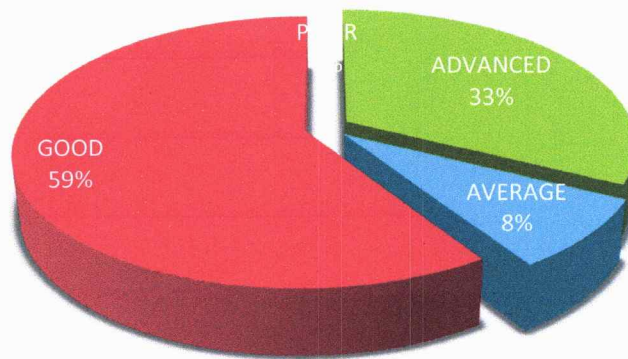

440	13	10	13	28	GOOD	3
441	12	12	12	19	AVERAGE	2
442	7	11	11	24	GOOD	3
443	9	11	10	33	ADVANCED	4
444	9	13	7	25	GOOD	3
445	11	8	7	22	GOOD	3
446	9	12	13	27	GOOD	3
447	10	9	10	31	ADVANCED	4
448	13	10	13	30	ADVANCED	4
449	8	7	11	20	AVERAGE	2
450	13	13	10	31	ADVANCED	4
451	11	8	7	30	ADVANCED	4
452	9	11	11	26	GOOD	3
453	13	7	8	22	GOOD	3
454	11	9	13	19	AVERAGE	2
455	11	13	10	36	ADVANCED	4
456	12	7	13	24	GOOD	3
457	8	7	7	26	GOOD	3
458	9	12	11	28	GOOD	3
459	12	12	7	29	GOOD	3
460	13	10	12	33	ADVANCED	4
461	13	9	11	27	GOOD	3
462	11	9	9	26	GOOD	3
463	11	10	10	30	ADVANCED	4
464	12	11	10	23	GOOD	3
465	8	7	11	29	GOOD	3
466	13	8	7	34	ADVANCED	4
467	13	12	8	27	GOOD	3
468	11	12	8	29	GOOD	3
4A1	10	11	13	31	ADVANCED	4
4A4	10	13	8	24	GOOD	3
4A6	9	11	8	30	ADVANCED	4
4A8	8	9	8	28	GOOD	3
4B0	12	13	10	21	AVERAGE	2
4B1	13	9	9	31	ADVANCED	4
4B2	9	9	8	37	ADVANCED	4
4B3	9	7	10	26	GOOD	3
4B4	12	12	7	38	ADVANCED	4
4B7	12	7	10	31	ADVANCED	4
4B9	11	13	7	24	GOOD	3
4C0	11	13	9	28	GOOD	3
4C3	8	11	13	34	ADVANCED	4
4C2	8	7	12	22	GOOD	3
4C4	8	10	10	22	GOOD	3
4C5	12	10	13	22	GOOD	3

PRINCIPAL
ANDHRA LOYOLA INSTITUTE OF
ENGINEERING & TECHNOLOGY
VIJAYAWADA-520 008

**ANDHRA LOYOLA INSTITUTE OF ENGINEERING &
TECHNOLOGY
LEARNING LEVELS
I B.TECH ECE AY 2019-20**

■ ADVANCED ■ AVERAGE ■ GOOD ■ POOR

Am
PRINCIPAL
ANDHRA LOYOLA INSTITUTE OF
ENGINEERING & TECHNOLOGY
VIJAYAWADA-520 008