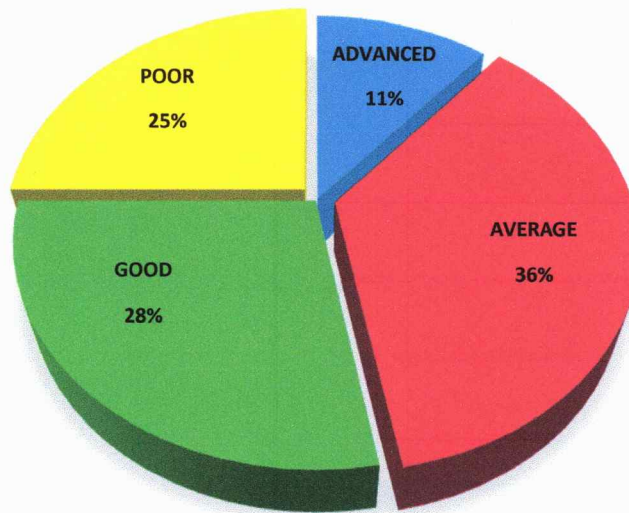

ANDHRA LOYOLA INSTITUTE OF ENGINEERING & TECHNOLOGY

LEARNING LEVELS

I B.TECH CIVIL Academic Year 2019-20

ROLL NUMBER	LEVEL 1 15M	LEVEL 2 15 M	LEVEL 3 15M	TOTAL 45 M	LEARNING LEVEL	LEARNING LEVEL
101	13	10	7	30	4	ADVANCED
102	9	12	10	31	3	GOOD
103	9	12	6	27	3	GOOD
104	9	6	13	28	2	AVERAGE
105	13	7	11	31	3	GOOD
106	9	10	9	28	3	GOOD
108	5	8	7	20	1	POOR
109	8	7	10	25	2	AVERAGE
110	13	10	9	32	4	ADVANCED
111	5	7	12	24	1	POOR
112	5	13	8	26	1	POOR
113	6	7	10	23	1	POOR
114	6	7	8	21	1	POOR
115	7	12	11	30	2	AVERAGE
116	5	8	10	23	1	POOR
117	11	12	11	34	4	ADVANCED
118	13	13	6	32	3	GOOD
119	11	12	6	29	3	GOOD
120	8	7	12	27	2	AVERAGE
121	9	7	9	25	3	GOOD
122	8	13	10	31	2	AVERAGE
123	11	9	5	25	3	GOOD
124	7	10	8	25	2	AVERAGE
125	7	6	5	18	2	AVERAGE
126	5	7	10	22	1	POOR
127	7	10	8	25	2	AVERAGE
128	6	10	8	24	1	POOR
131	9	10	13	32	3	GOOD
132	8	9	7	24	2	AVERAGE
133	13	9	7	29	4	ADVANCED
134	10	5	12	27	1	POOR
135	10	8	10	28	3	GOOD
136	11	6	10	27	2	AVERAGE
137	7	10	11	28	2	AVERAGE
138	8	13	7	28	2	AVERAGE
139	7	8	9	24	2	AVERAGE

for
PRINCIPAL
ANDHRA LOYOLA INSTITUTE OF
ENGINEERING & TECHNOLOGY
VIJAYAWADA-520 008

ANDHRA LOYOLA INSTITUTE OF ENGINEERING & TECHNOLOGY

LEARNING LEVELS | B.TECH CIVIL AY 2019-20

■ ADVANCED ■ AVERAGE ■ GOOD ■ POOR

Am
PRINCIPAL
ANDHRA LOYOLA INSTITUTE OF
ENGINEERING & TECHNOLOGY
VIJAYAWADA-520 008