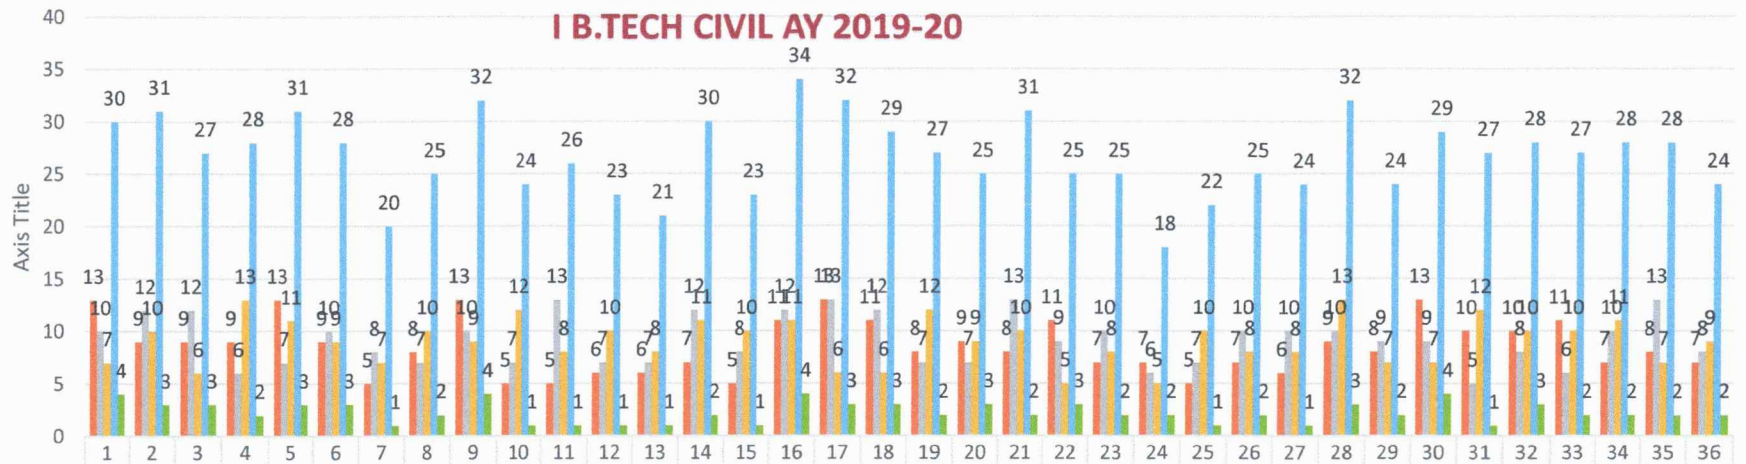

Am
PRINCIPAL
ANDHRA LOYOLA INSTITUTE OF
ENGINEERING & TECHNOLOGY
VIJAYAWADA-520 008

ANDHRA LOYOLA INSTITUTE OF ENGINEERING & TECHNOLOGY LEARNING LEVELS

I B.TECH CIVIL AY 2019-20

LEVEL 1 15M	13	9	9	9	13	9	5	8	13	5	5	6	6	7	5	11	13	11	8	9	8	11	7	7	5	7	6	9	8	13	10	10	11	7	8	7
LEVEL 2 15 M	10	12	12	6	7	10	8	7	10	7	13	7	7	12	8	12	13	12	7	7	13	9	10	6	7	10	10	10	9	9	5	8	6	10	13	8
LEVEL 3 15M	7	10	6	13	11	9	7	10	9	12	8	10	8	11	10	11	6	6	12	9	10	5	8	5	10	8	8	13	7	7	12	10	10	11	7	9
TOTAL 45 M	30	31	27	28	31	28	20	25	32	24	26	23	21	30	23	34	32	29	27	25	31	25	25	18	22	25	24	32	24	29	27	28	27	28	28	24
LEARNING LEVEL	4	3	3	2	3	3	1	2	4	1	1	1	1	2	1	4	3	3	2	3	2	3	2	2	1	2	1	3	2	4	1	3	2	2	2	