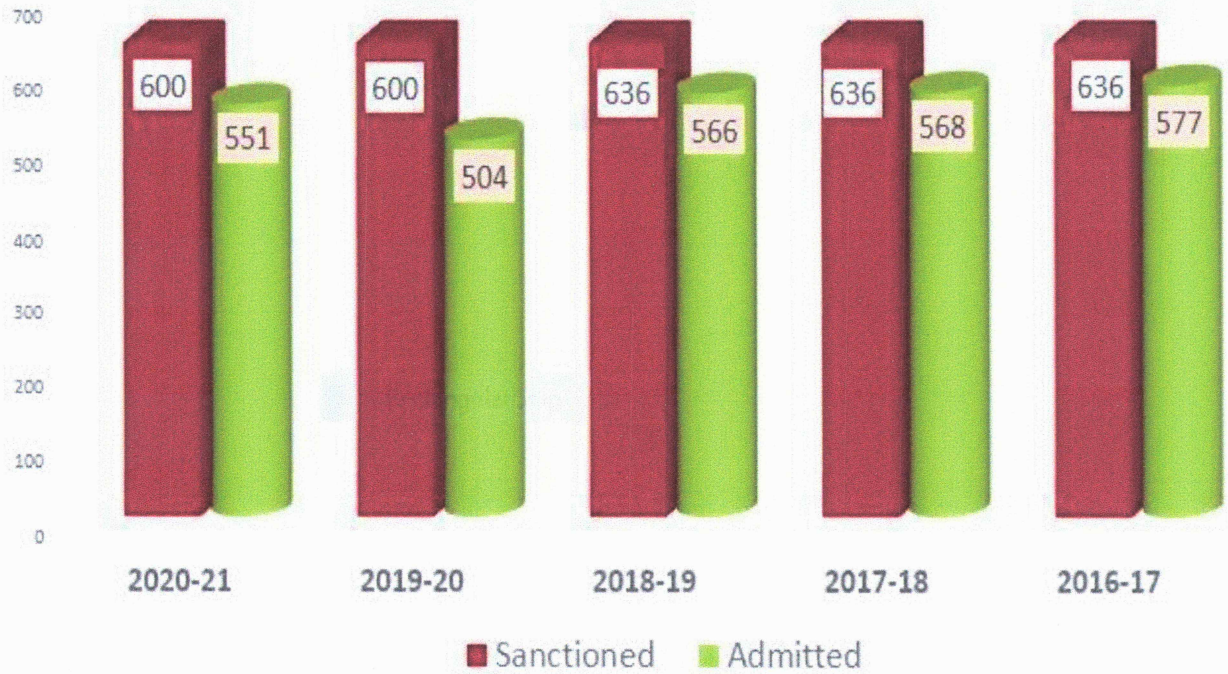

### Students Admitted against Sanctioned Seats 2016-2021

  
PRINCIPAL  
ANDHRA LOYOLA INSTITUTE OF  
ENGINEERING & TECHNOLOGY  
VIJAYAWADA-520008